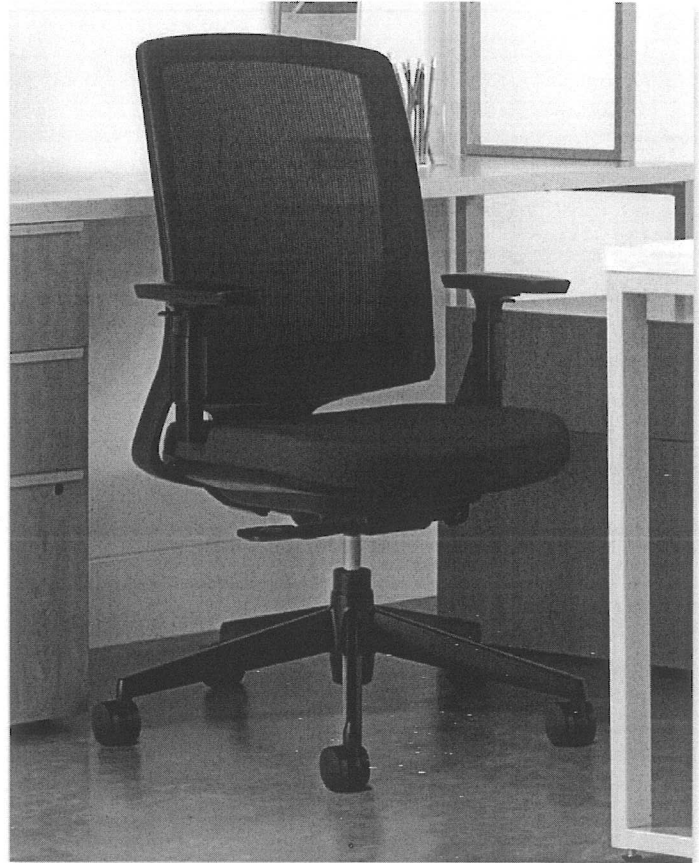

ilira-stretch Mesh
featured on Mesh Back Task Chair and Headrest

Endorse coordinates with Ignition Series seating. See pages 120-121.

HON.

Lota Seating

- Style and Substance, Perfectly Meshed.
- Lota uses your body weight as a counter balance when leaning forward or reclined, your lower back support remains constant – no adjustments needed
- The mesh back provides excellent support to the spine while permitting cooling air to flow
- The three-way adjustable arms reposition to various height, depth and pivot options with ease
- Warranted for users up to 250 lbs.
- Backed by the HON Full Lifetime Warranty