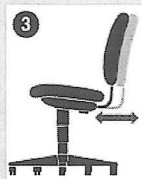

3. Seat-Depth Adjustment
Positions chair back relative to seat.