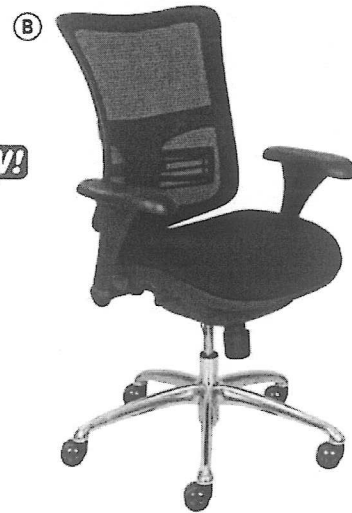

① ⑤ ⑥ ⑩ ⑪*
26"W x 26"D x 40¾"H
BSX VL511LH10

Black

LIST PRICE
215.00-EA

G. VL515 Mid-Back Task Stool Ideal for standing height workstations and tables. Features a breathable mesh back and thick foam seat cushioning. Fixed arms. Backed by the *basyx* by HON Limited 5-Year Warranty.

① ⑤ ⑥ ⑩ ⑪*
27"W x 27"D x 52"H
BSX VL515LH10

Black

300.00-EA

*For a complete listing of chair features, see page 118

NEW!

NEW!

LA Z BOY®

A. Mesh Chair Premium technical suspension mesh back with proform molded foam seat construction. Swing out height and width adjustable arms. cable control mechanism with seat slider ratchet back. Adjustable lumbar durable aluminum base. Pneumatic height and three-stage tilt adjustment. 250 lb. BIFMA rated.

① ② ④ ⑤ ⑨ ⑩ ⑪*
35"W x 20½"D x 42½"H, Shpg. Wt. 61 lbs.
LZB 48085

Black

LIST PRICE
840.00-EA

B. Synchro Mesh Chair Premium technical suspension mesh back with proform molded foam seat construction. Cable actuated synchro seat plate with seat slider. Solid polyurethane arm pads with height and pivot adjustability. Ratchet back. Adjustable lumbar durable aluminum base. Pneumatic height and tilt adjustment. 250 lb. BIFMA rated.

① ② ④ ⑤ ⑨ ⑩ ⑪*
27½"W x 20¾"D x 40¾"H, Shpg. Wt. 63 lbs.
LZB 48083

Black

LIST PRICE
896.00-EA

NEW!

NEW!

NEW!

LORELL®

C. Mesh Back Chair Chair with mesh back and fabric seat. Nylon base. Black plastic frame features seat height adjustment, swivel, seat depth adjustment, tilt tension adjustment, backrest tilt angle with three stage adjustments and padded adjustable-height arms. Covered by Lorell Limited 5-Year Warranty.