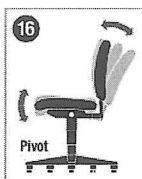

16. Dual-Clutch Posture Control
Adjusts seat and back angles independently with two levers (infinite locking within a fixed range).