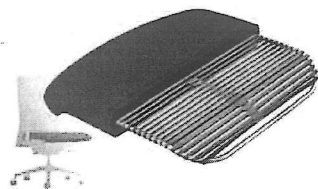

A. ilira-stretch Mesh Back Task Chairs

1 4 5 9 10 11*
28¾"W x 25¾"D x 45¾"H

HON N103NT10‡	Black	LIST PRICE
HON N103CU42‡	Poppy	959.00 EA
HON N103NT90‡	Mariner	959.00 EA

B. ilira-stretch Mesh Back Stacking Multi-Purpose Chairs

Stacks up to four high.
27"W x 26¾"D x 37¾"H, Shpg. Wt. 31 lbs.

HON N606NT10‡	Black	519.00 EA
HON N606CU42‡	Poppy	519.00 EA
HON N606NT90‡	Mariner	519.00 EA

*For a complete listing of chair features, see page 118

Nucleus Features

Seat Suspension

Inside the Nucleus seat, we pull ilira-stretch NRAM material over a frame, then mold it over with foam. Once upholstered, this ultra-slim, flexible seat provides suspended, supportive comfort.

Pressure Mapping

When you sit in a Nucleus chair, the seat distributes your weight evenly, minimizing pressure points (red zones) for improved circulation and reduced muscle fatigue.

ilira-stretch Mesh Back