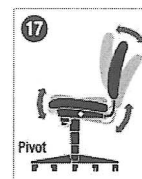

17. Variable Synchro Tilt
Back reclines at a 2-to-1 ratio to the seat. Chair can tilt freely, or lock in position. "Forward angle" control provides an extra 5 degrees in the range of motion.