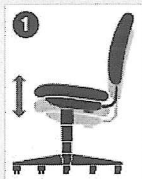

FURNITURE

Chair Feature Selector Guide

CHAIR FEATURE INFORMATION for Chairs on pages 119-181

The diagrams below identify those features that best suit your needs. The number key matches the examples found throughout the seating section.

Height & Depth Controls

1. Pneumatic Seat-Height Adjustment
Regulates height of chair relative to floor.