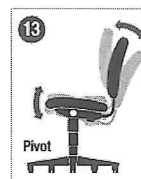

13. Multi-Task Control
Adjusts seat and back angles with a single lever (infinite locking within a fixed range).