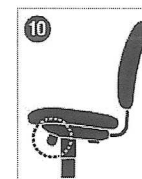

10. Tilt Tension
Controls rate and ease of recline.