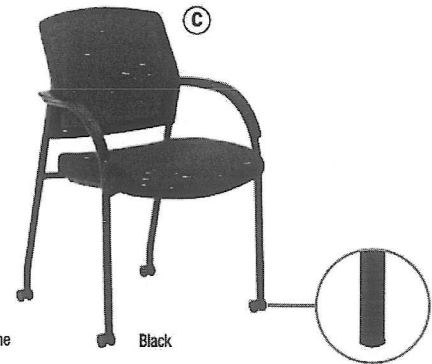

C. Guest Side Chair Ships with both casters and glides. Stacks up to four high.

23"W x 24¾"D x 34½"H
HON 2285VA10

Black

284.00-~~EA~~

*For a complete listing of chair features, see page 118.