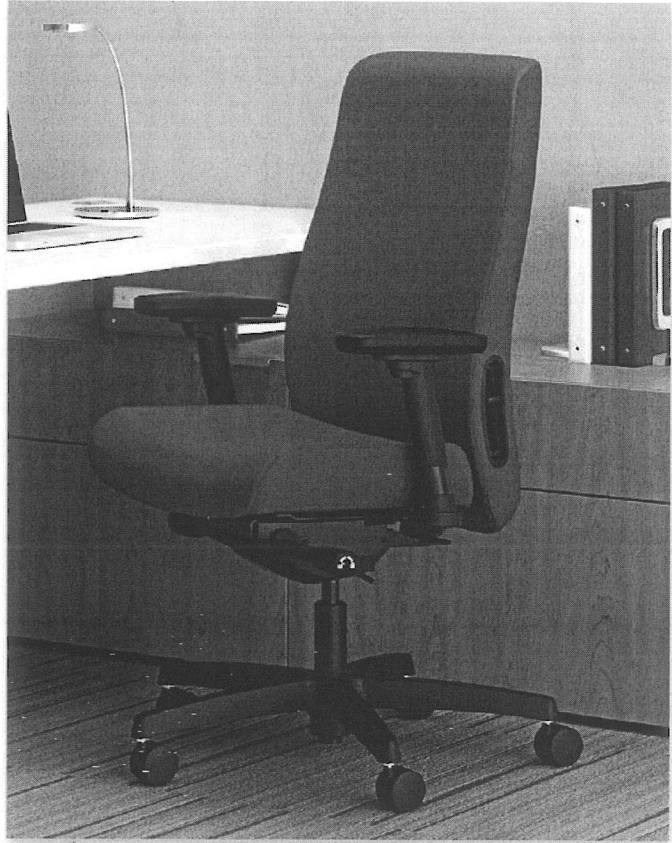

FURNITURE
Chairs - Mesh

HON.

Endorse Collection Seating

- Sculpted organic form is a reflection of the advanced ergonomic function
- To fit your body, this chair offers adjustable seat height / depth, lumbar height, and arm height / width
- Synchro-tilt mechanism promotes circulation and proper back alignment
- Multi-position tilt lock secures the chair at one of several preset reclining angles
- Seat glide adjustment moves the seat cushion forward or back to adapt to upper leg length
- Warranted for users up to 300 lbs.
- Meets or exceeds ANSI/BIFMA and ISTA performance standards
- Backed by the HON Full Lifetime Warranty

A. Upholstered Mid-Back Task Chairs

① ④ ⑤ ⑨ ⑩ ⑪ ⑫ ⑲*

28½"W x 28½"D x 44½"H, Shpg. Wt. 51 lbs.
HON LWU2ACU10‡
HON LWU2ACU42‡

Black
Poppy

LIST PRICE
780.00-EA
780.00-EA

B. Mesh Mid-Back Task Chairs

① ④ ⑤ ⑨ ⑩ ⑪ ⑫ ⑲*

28½"W x 28½"D x 44½"H, Shpg. Wt. 48 lbs.
HON LWIM2ACU10‡
HON LWIM2ACU42‡

Black
Poppy

780.00-EA
780.00-EA

C. Adjustable Mesh Headrest

11½"W x 4"D x 11¾"H, Shpg. Wt. 3 lbs.
HON LMSHHRIM

Black

119.00-EA

D. Ignition Multi-Purpose Stacking Chairs

Stacks up to four high.
25"W x 21¾"D x 33½"H, Shpg. Wt. 28 lbs.
HON IS109NT10‡
HON IS109CU42

Black
Poppy

410.00-EA
410.00-EA