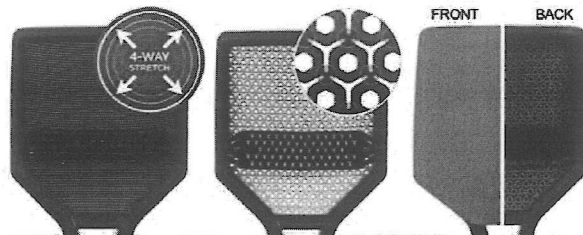

Solve Features

Solve answers the need for a higher level of personalization with three back options.

ReActiv Back

Features a perforated pattern that flexes and moves with the user to provide enhanced support, while keeping the body cool with continuous airflow.

ilira-stretch Mesh Back

Provides responsive support that leverages the user's weight to create a softer fit.

Upholstered Back

Upholstered front over the ReActiv back (Charcoal) increases support, thermal comfort and customization.

Assembly needed. Please call for details.

‡Cannot be shipped UPS.

‡‡Cannot be shipped UPS Air. LA

FIND MORE ONLINE