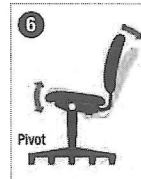

6. Tilt
Pivot point located directly above center of chair base.