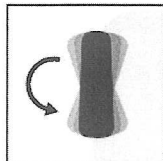

Lota Features

3-Way Adjustable Arms
Raise, lower, slide and pivot.

Weight-Activated Tilt

Lota uses your body weight to provide balanced, comfortable support, eliminating the need for tilt controls.

Assembly needed. Please call for details.

‡Cannot be shipped UPS.

‡‡Cannot be shipped UPS Air. LA

FIND MORE ONLINE