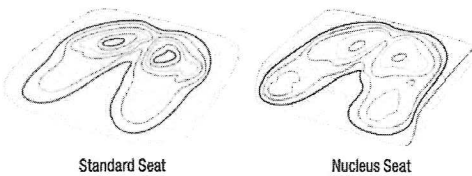

Stacks up to four high.
27"W x 26¾"D x 37¾"H, Shpg. Wt. 31 lbs.

HON N606NT10‡	Black	519.00 EA
HON N606CU42‡	Poppy	519.00 EA
HON N606NT90‡	Mariner	519.00 EA

*For a complete listing of chair features, see page 118

Nucleus Features

Seat Suspension

Inside the Nucleus seat, we pull ilira-stretch NRAM material over a frame, then mold it over with foam. Once upholstered, this ultra-slim, flexible seat provides suspended, supportive comfort.

Pressure Mapping

When you sit in a Nucleus chair, the seat distributes your weight evenly, minimizing pressure points (red zones) for improved circulation and reduced muscle fatigue.

ilira-stretch Mesh Back