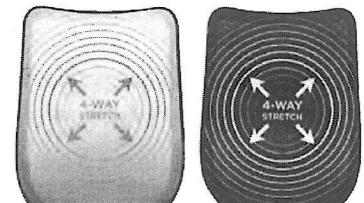

ilira-stretch Mesh Back

A unique mesh material that moves in four directions to provide responsive, multidirectional support for your lumbar. The soft nature of the ilira-stretch envelops you in hammock-like comfort, while providing the right level of support throughout the day.