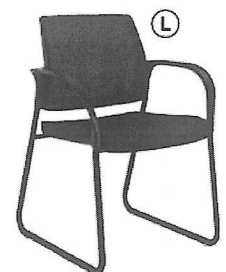

Also available in Black with casters

Assembly needed. Please call for details.
‡Cannot be shipped UPS.
‡‡Cannot be shipped UPS Air. LA

FIND MORE ONLINE