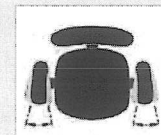

Each arm rotates 30 degrees and adjusts 2 1/2" in height. Position inboard for keyboarding, outboard for entry and exit.