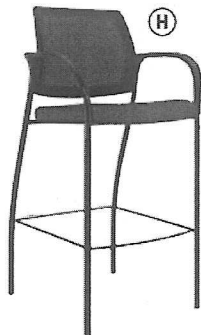

L. Mesh Back Sled Base Guest Chairs

25"W x 21¾"D x 33½"H, Shpg. Wt. 30 lbs.
HON IB108NT10‡
HON IB108NT90‡
HON IB108CU42‡

Black
Mariner
Poppy

410.00-EA
410.00-EA
410.00-EA

F. Mesh Back Task Stools

27½"W x 27½"D x 53"H, Shpg. Wt. 51 lbs.
HON IT108NT10‡
HON IT108NT90‡
HON IT108CU42‡

Black
Mariner
Poppy

676.00-EA
676.00-EA
676.00-EA

G. Task Stools

① ② ⑤*
27½"W x 27½"D x 53"H, Shpg. Wt. 56 lbs.
HON IT109NT10‡

Black

676.00-EA

*For a complete listing of chair features, see page 118

Sit-to-Stand Stations