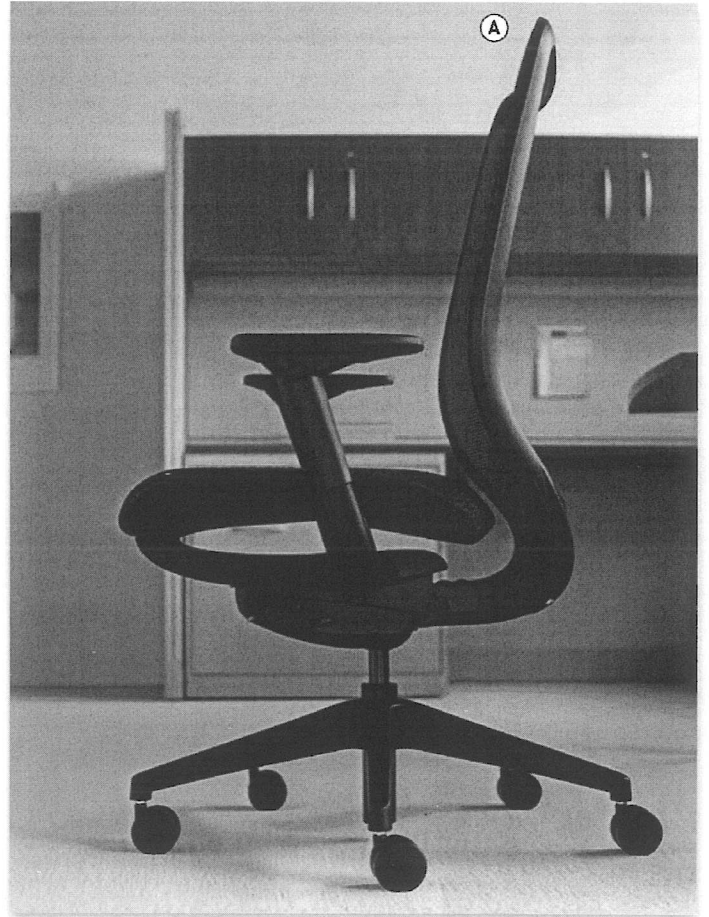

A. ilira-stretch Mesh Back Task Chairs

1 4 5 9 10 11*
28¾"W x 25¾"D x 45¾"H

HON N103NT10‡	Black	LIST PRICE
HON N103CU42‡	Poppy	959.00 EA
HON N103NT90‡	Mariner	959.00 EA

B. ilira-stretch Mesh Back Stacking Multi-Purpose Chairs

Stacks up to four high.
27"W x 26¾"D x 37¾"H, Shpg. Wt. 31 lbs.

HON N606NT10‡	Black	519.00 EA
HON N606CU42‡	Poppy	519.00 EA
HON N606NT90‡	Mariner	519.00 EA

*For a complete listing of chair features, see page 118