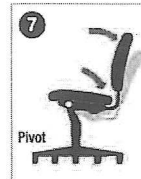

7. Mid-Range Knee Tilt
Pivot point located slightly ahead of center of chair base. Allows user to recline at a slightly more relaxed angle than conventional tilt.