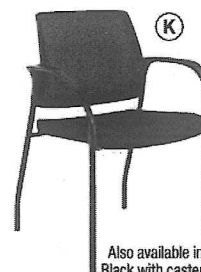

Also available with Glides

Executive Suite, Common Areas & Reception

Also available in Black with casters